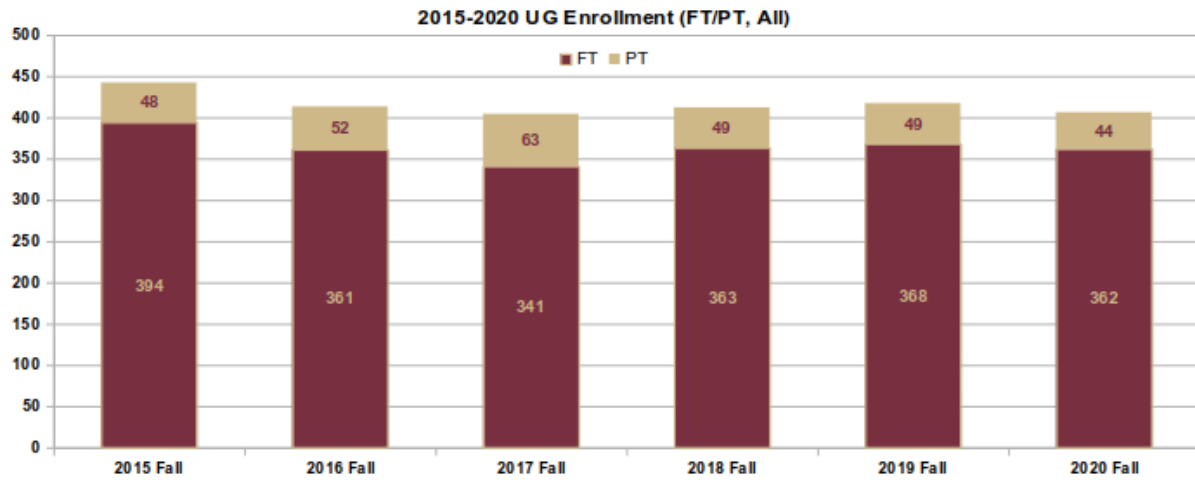

2015-2020 Fall Undergraduate Enrollment & Degrees Awarded Trends

Source: <https://ir.fsu.edu/enrollment.aspx>

2015-2020 UG Enrollment (by Major)

2015-2020 UG Enrollment (by Gender, All)

2015-2020 UG Enrollment (ICT by Gender)