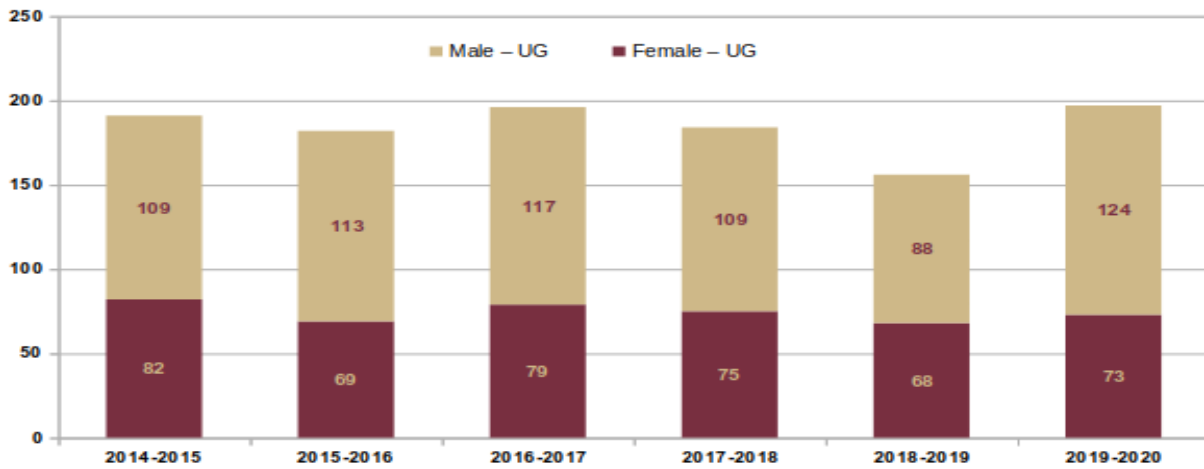

2015-2020 Fall Undergraduate Enrollment & Degrees Awarded Trends

Source: <https://ir.fsu.edu/enrollment.aspx>

2015-2020 UG Enrollment (by Major)

2015-2020 UG Enrollment (by Gender, All)

2015-2020 UG Enrollment (ICT by Gender)

2015-2020 UG Enrollment (IT by Gender)

2015-2020 UG Enrollment (Diversity)

NRA = Non-Resident Alien

AY 2014-2020 UG Degrees (All) Awarded by Major

AY 2014-2020 - UG Degrees by Gender

AY 2014-2020 UG Degrees Awarded (Diversity)