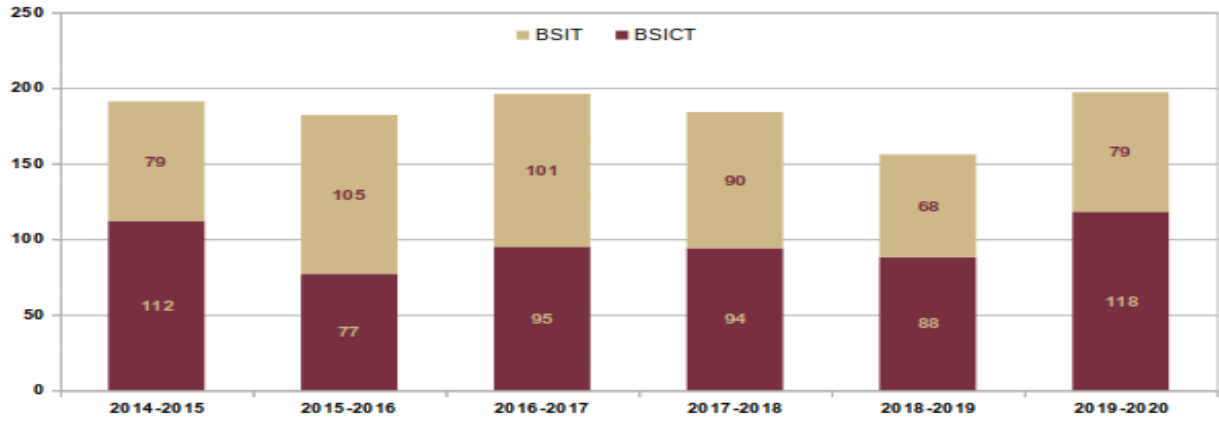

2015-2020 Fall Undergraduate Enrollment & Degrees Awarded Trends

Source: <https://ir.fsu.edu/enrollment.aspx>

2015-2020 UG Enrollment (by Major)

2015-2020 UG Enrollment (by Gender, All)

2015-2020 UG Enrollment (ICT by Gender)

2015-2020 UG Enrollment (IT by Gender)

2015-2020 UG Enrollment (Diversity)

NRA = Non-Resident Alien

AY 2014-2020 UG Degrees (All) Awarded by Major

AY 2014-2020 - UG Degrees by Gender

AY 2014-2020 UG Degrees Awarded (Diversity)