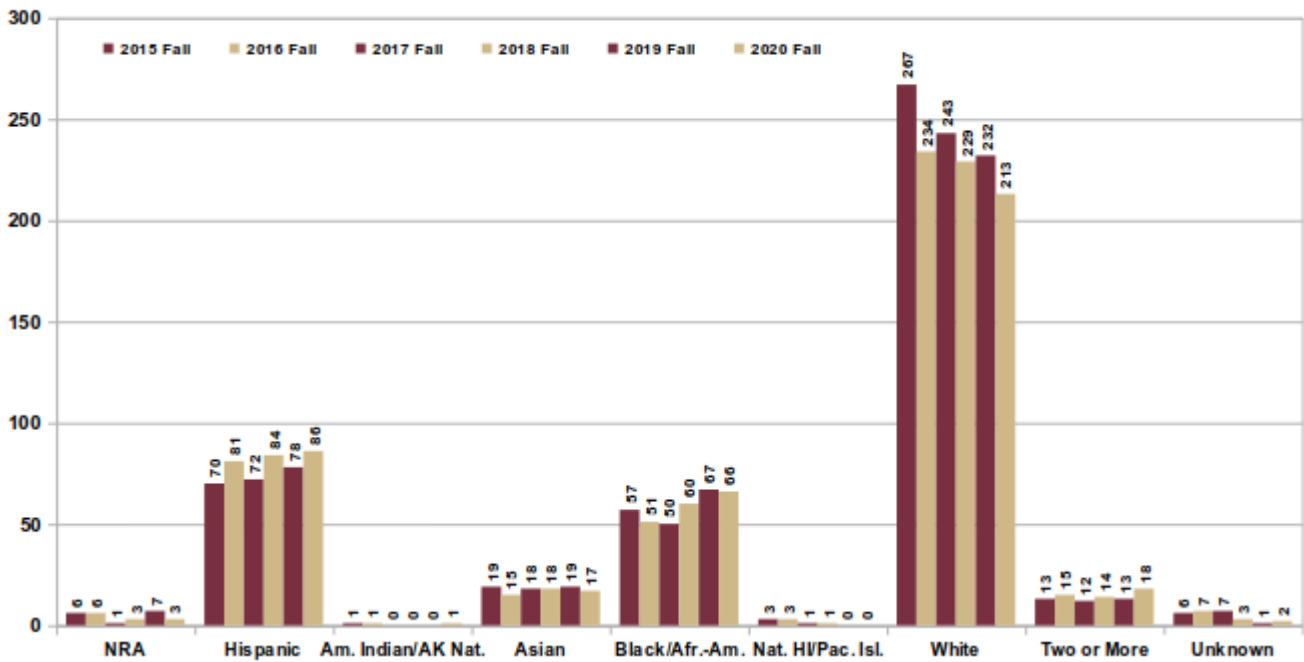

2015-2020 UG Enrollment (Diversity)

NRA = Non-Resident Alien