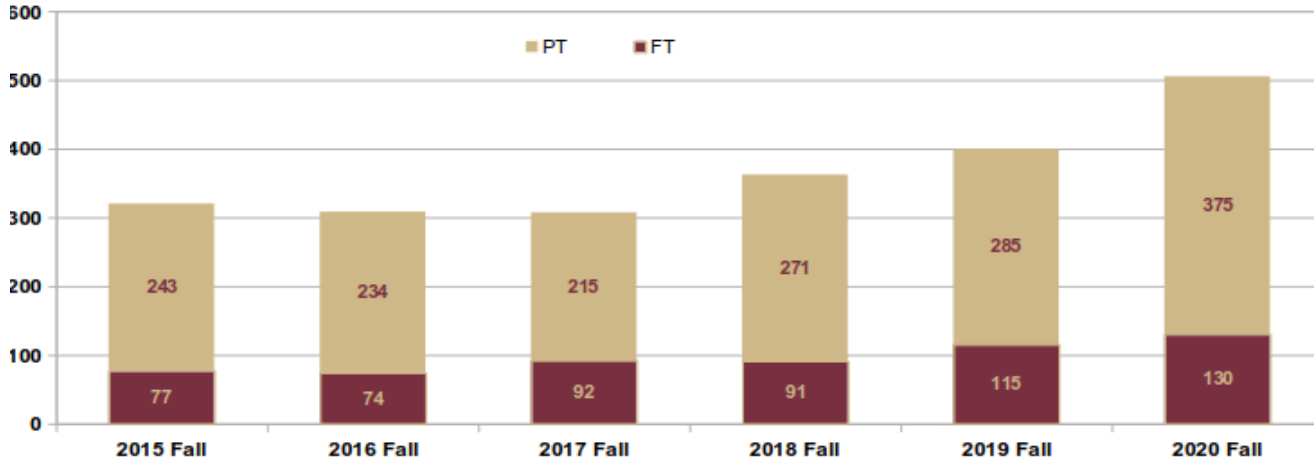

2015-2020 Fall Graduate Enrollment & Degrees Awarded Trends

Source: <https://ir.fsu.edu/enrollment.aspx>

2015-2020 Grad Enrollment (FT/PT, All)

2015-2020 Grad Enrollment by Level - Masters

2015-2020 Grad Enrollment by Level - Specialist & PhD

2015-2020 Grad Enrollment MSI, All (Diversity)

2015-2020 Grad Enrollment MSIT, All (Diversity)

2015-2020 Grad Enrollment Specialist, All (Diversity)

2015-2020 Grad Enrollment (by Gender, All)

2015-2020 Grad Enrollment (MSI by Gender)