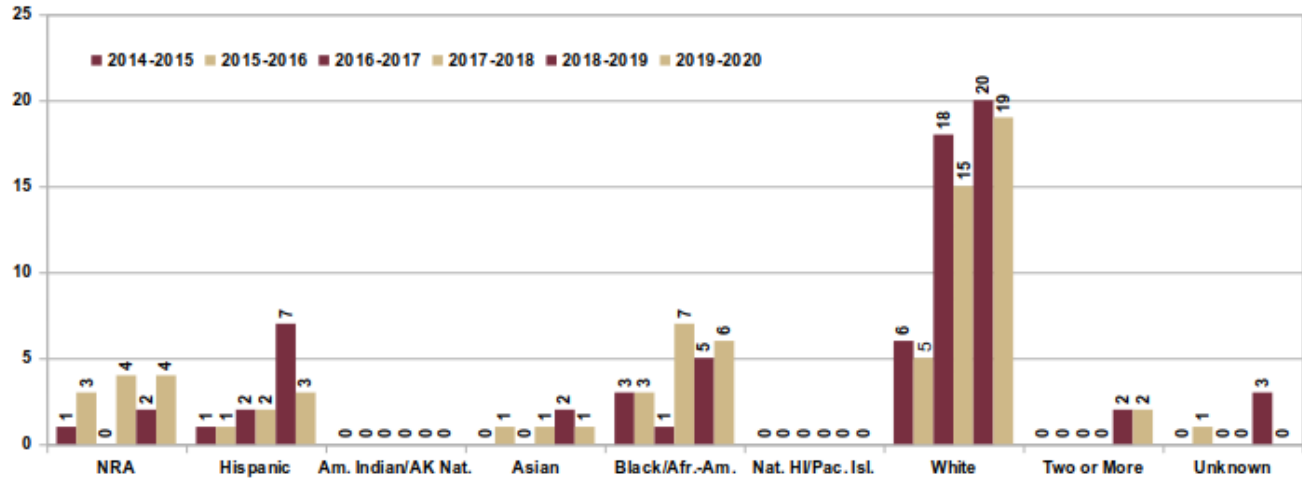

AY 2014-2020 Grad Degrees Awarded by Major

AY 2014-2020 Grad Degrees Awarded (All)

AY 2014-2020 MSU/MAI Degrees Awarded (Diversity)

AY 2014-2020 MSIT Degrees Awarded (Diversity)

AY 2014-2020 Specialist Degrees Awarded (Diversity)