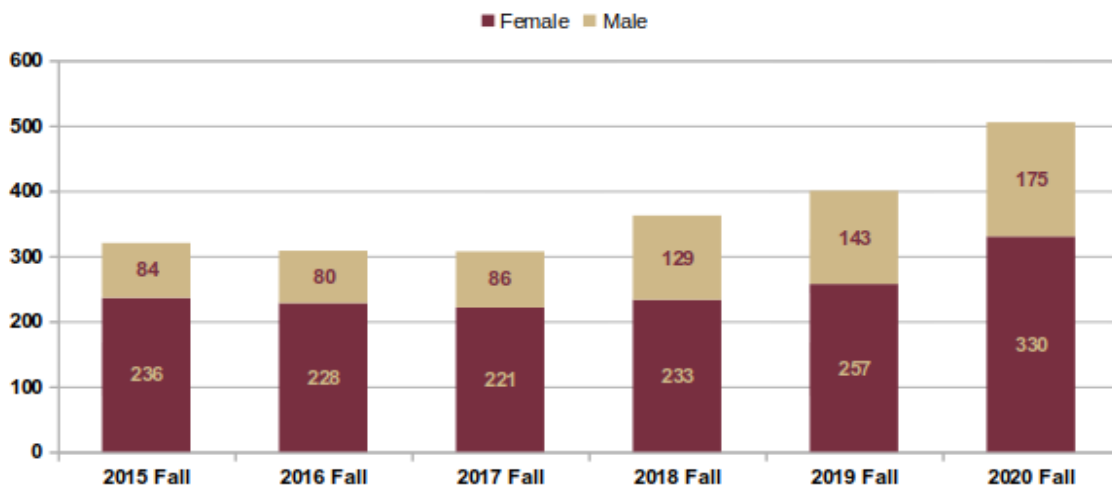

2015-2020 Fall Graduate Enrollment & Degrees Awarded Trends

Source: <https://ir.fsu.edu/enrollment.aspx>

2015-2020 Grad Enrollment (FT/PT, All)

2015-2020 Grad Enrollment by Level - Masters

2015-2020 Grad Enrollment by Level - Specialist & PhD

2015-2020 Grad Enrollment MSI, All (Diversity)

2015-2020 Grad Enrollment MSIT, All (Diversity)

2015-2020 Grad Enrollment Specialist, All (Diversity)

2015-2020 Grad Enrollment (by Gender, All)

2015-2020 Grad Enrollment (MSI by Gender)

AY 2014-2020 Grad Degrees Awarded by Major

AY 2014-2020 Grad Degrees Awarded (All)

AY 2014-2020 MSU/MAI Degrees Awarded (Diversity)

AY 2014-2020 MSIT Degrees Awarded (Diversity)

AY 2014-2020 Specialist Degrees Awarded (Diversity)