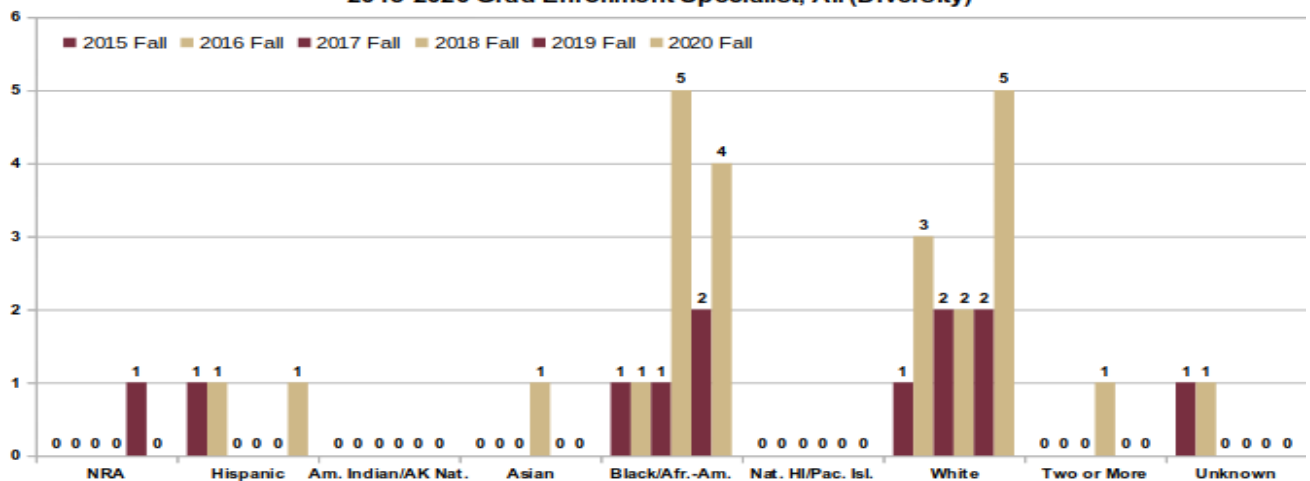

2015-2020 Grad Enrollment Specialist, All (Diversity)