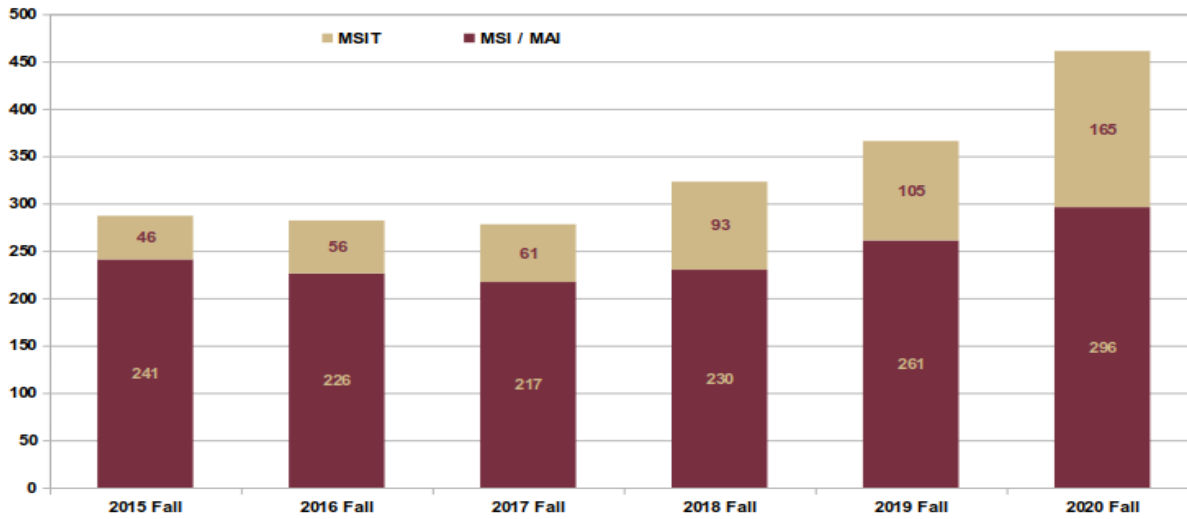

2015-2020 Fall Graduate Enrollment & Degrees Awarded Trends

Source: <https://ir.fsu.edu/enrollment.aspx>

2015-2020 Grad Enrollment (FT/PT, All)

2015-2020 Grad Enrollment by Level - Masters

2015-2020 Grad Enrollment by Level - Specialist & PhD

2015-2020 Grad Enrollment MSI, All (Diversity)

2015-2020 Grad Enrollment MSIT, All (Diversity)

2015-2020 Grad Enrollment Specialist, All (Diversity)

2015-2020 Grad Enrollment (by Gender, All)

2015-2020 Grad Enrollment (MSI by Gender)