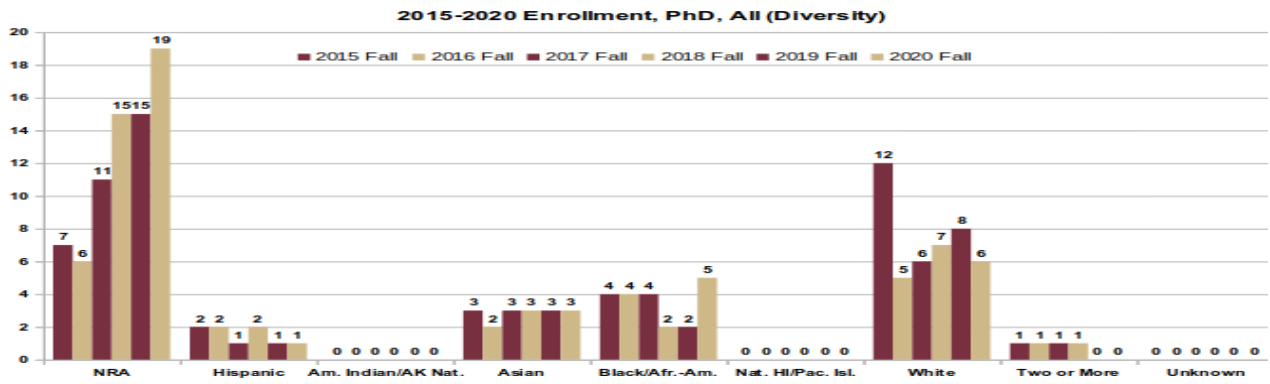

2015-2020 Grad Enrollment MSI, All (Diversity)

2015-2020 Grad Enrollment MSIT, All (Diversity)

2015-2020 Grad Enrollment Specialist, All (Diversity)

2015-2020 Grad Enrollment (by Gender, All)

2015-2020 Grad Enrollment (MSI by Gender)

AY 2014-2020 Grad Degrees Awarded by Major

AY 2014-2020 Grad Degrees Awarded (All)

AY 2014-2020 MSU/MAI Degrees Awarded (Diversity)

AY 2014-2020 MSIT Degrees Awarded (Diversity)

AY 2014-2020 Specialist Degrees Awarded (Diversity)