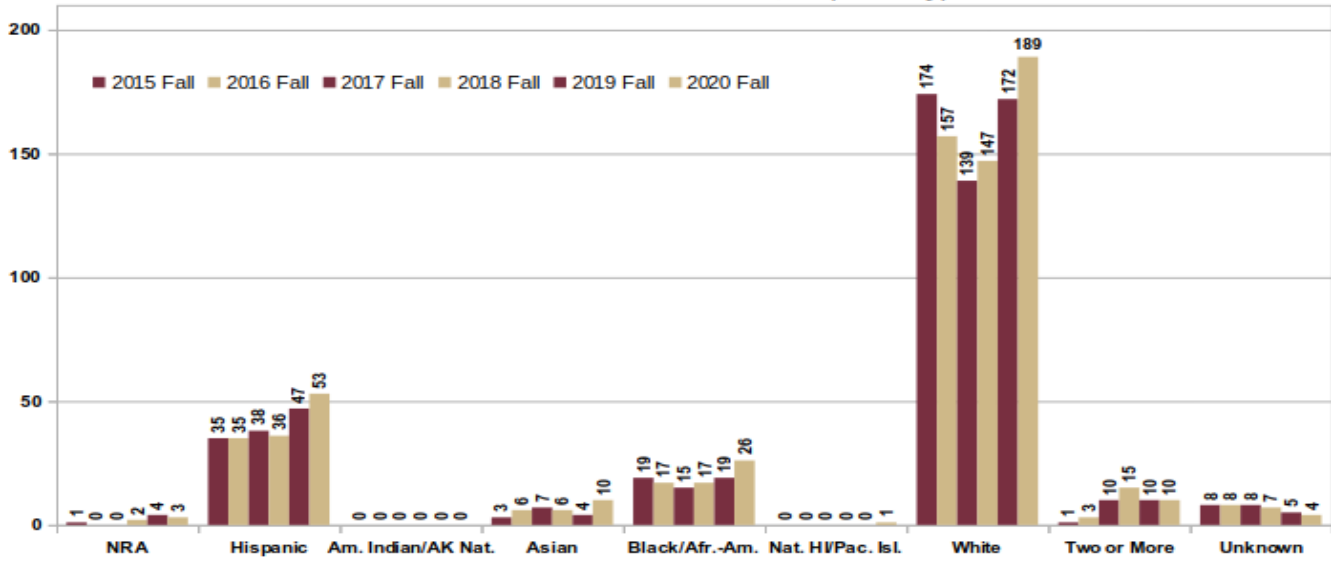

2015-2020 Grad Enrollment MSI, All (Diversity)