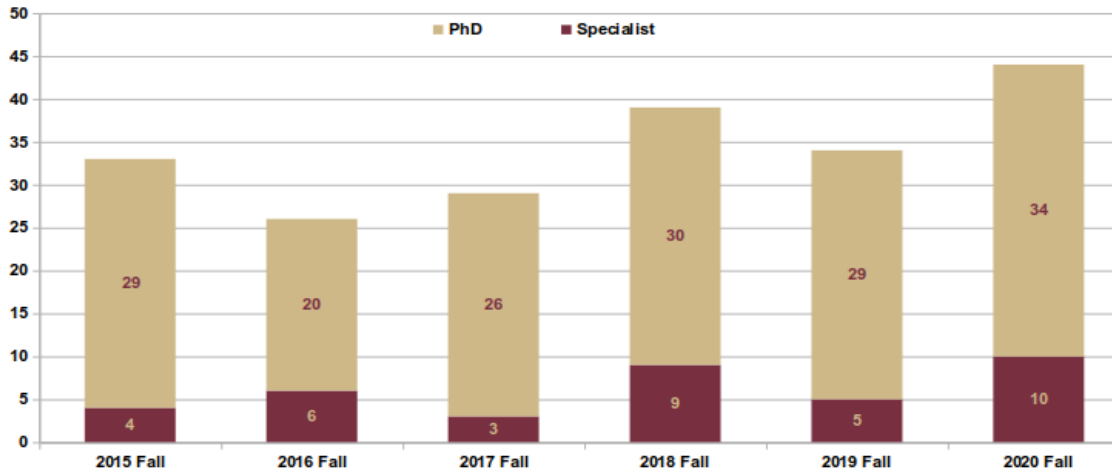

2015-2020 Fall Graduate Enrollment & Degrees Awarded Trends

Source: <https://ir.fsu.edu/enrollment.aspx>

2015-2020 Grad Enrollment (FT/PT, All)

2015-2020 Grad Enrollment by Level - Masters

2015-2020 Grad Enrollment by Level - Specialist & PhD

2015-2020 Grad Enrollment MSI, All (Diversity)

2015-2020 Grad Enrollment MSIT, All (Diversity)

2015-2020 Grad Enrollment Specialist, All (Diversity)

2015-2020 Grad Enrollment (by Gender, All)

2015-2020 Grad Enrollment (MSI by Gender)