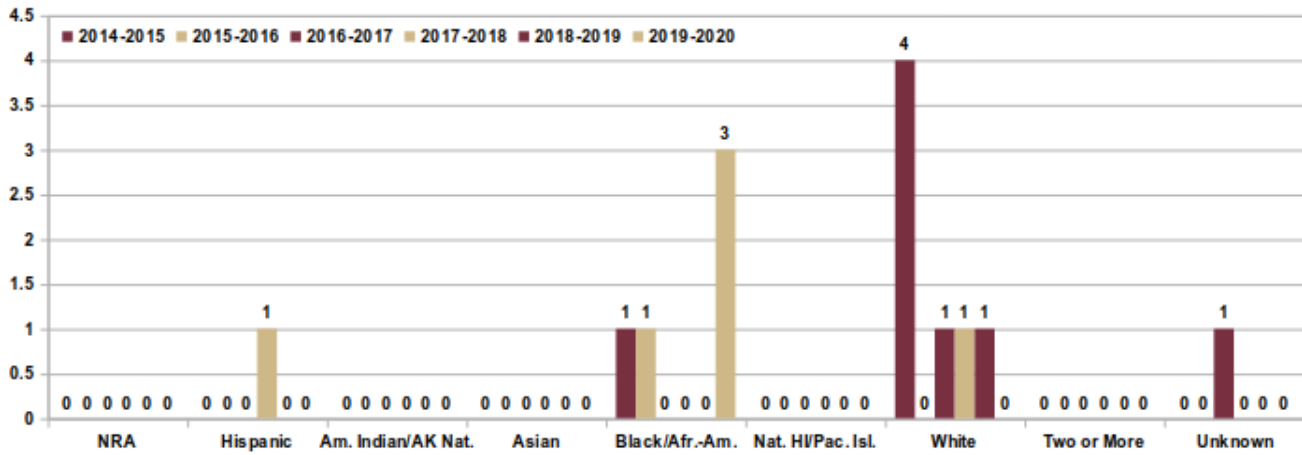

AY 2014-2020 Grad Degrees Awarded by Major

AY 2014-2020 Grad Degrees Awarded (All)

AY 2014-2020 MSU/MAI Degrees Awarded (Diversity)

AY 2014-2020 MSIT Degrees Awarded (Diversity)

AY 2014-2020 Specialist Degrees Awarded (Diversity)