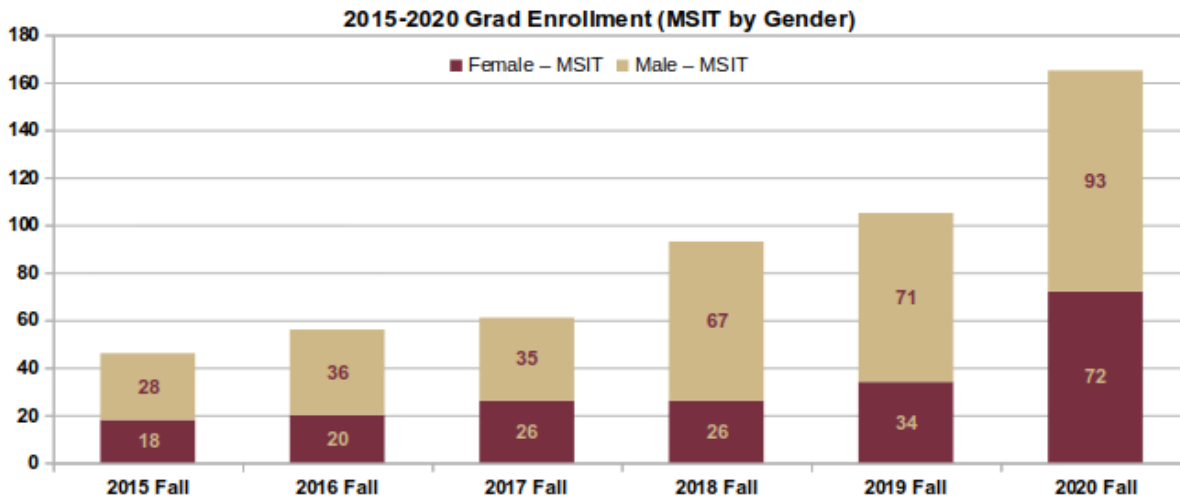

2015-2020 Fall Graduate Enrollment & Degrees Awarded Trends

Source: <https://ir.fsu.edu/enrollment.aspx>

2015-2020 Grad Enrollment (FT/PT, All)

2015-2020 Grad Enrollment by Level - Masters

2015-2020 Grad Enrollment by Level - Specialist & PhD

2015-2020 Grad Enrollment MSI, All (Diversity)

2015-2020 Grad Enrollment MSIT, All (Diversity)

2015-2020 Grad Enrollment Specialist, All (Diversity)

2015-2020 Grad Enrollment (by Gender, All)

2015-2020 Grad Enrollment (MSI by Gender)