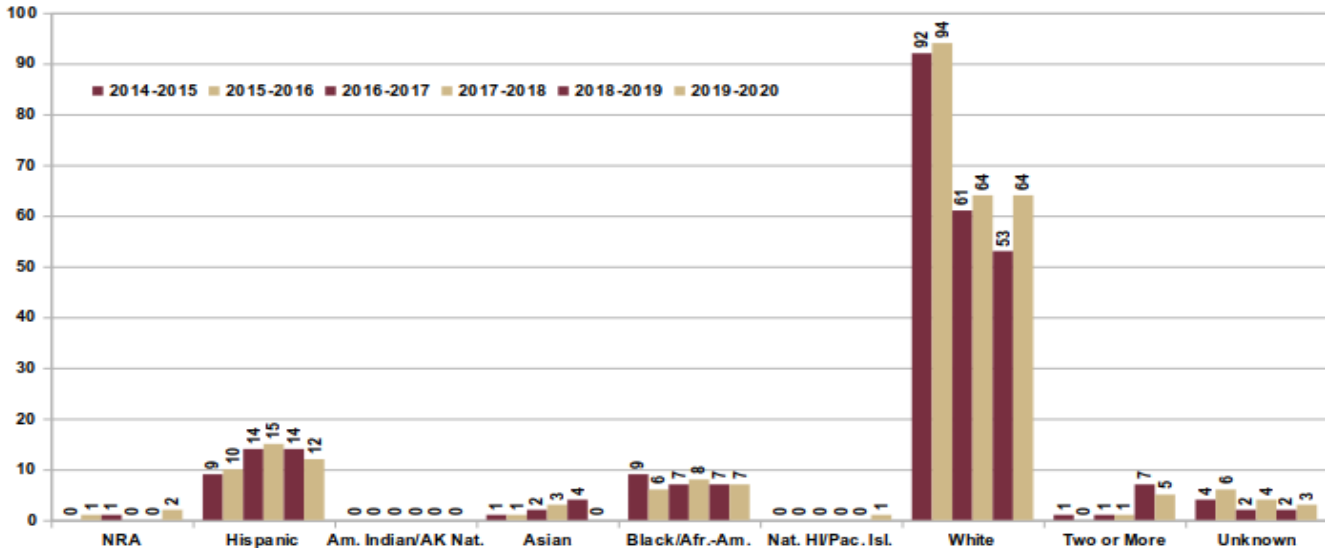

2015-2020 Grad Enrollment MSI, All (Diversity)

2015-2020 Grad Enrollment MSIT, All (Diversity)

2015-2020 Grad Enrollment Specialist, All (Diversity)

2015-2020 Grad Enrollment (by Gender, All)

2015-2020 Grad Enrollment (MSI by Gender)

AY 2014-2020 Grad Degrees Awarded by Major

AY 2014-2020 Grad Degrees Awarded (All)

AY 2014-2020 MSU/MAI Degrees Awarded (Diversity)

AY 2014-2020 MSIT Degrees Awarded (Diversity)

AY 2014-2020 Specialist Degrees Awarded (Diversity)