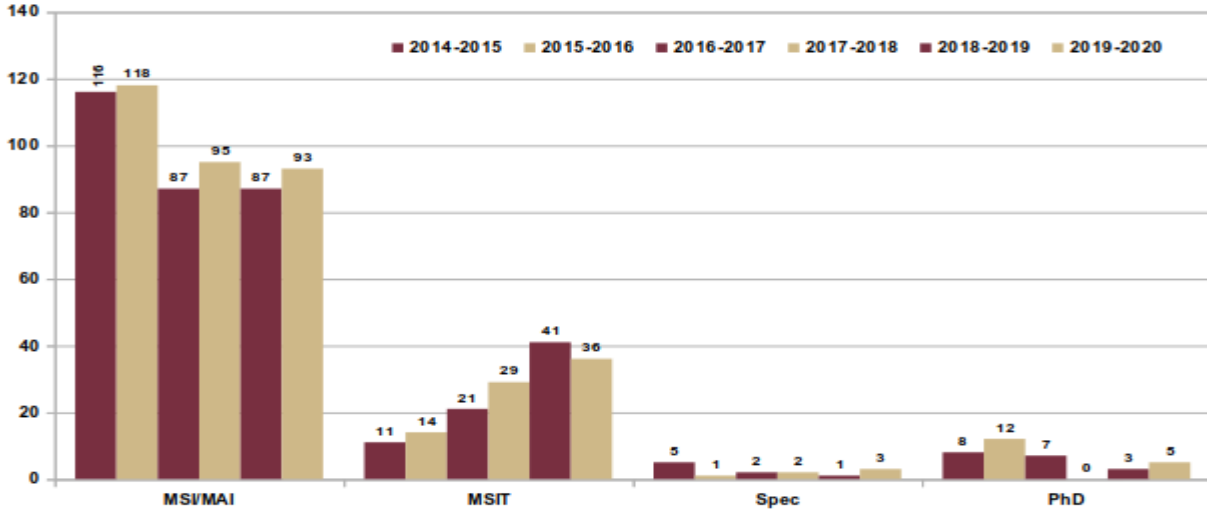

2015-2020 Grad Enrollment MSI, All (Diversity)

2015-2020 Grad Enrollment MSIT, All (Diversity)

2015-2020 Grad Enrollment Specialist, All (Diversity)

2015-2020 Grad Enrollment (by Gender, All)

2015-2020 Grad Enrollment (MSI by Gender)

AY 2014-2020 Grad Degrees Awarded by Major

AY 2014-2020 Grad Degrees Awarded (All)

AY 2014-2020 MSU/MAI Degrees Awarded (Diversity)

AY 2014-2020 MSIT Degrees Awarded (Diversity)

AY 2014-2020 Specialist Degrees Awarded (Diversity)