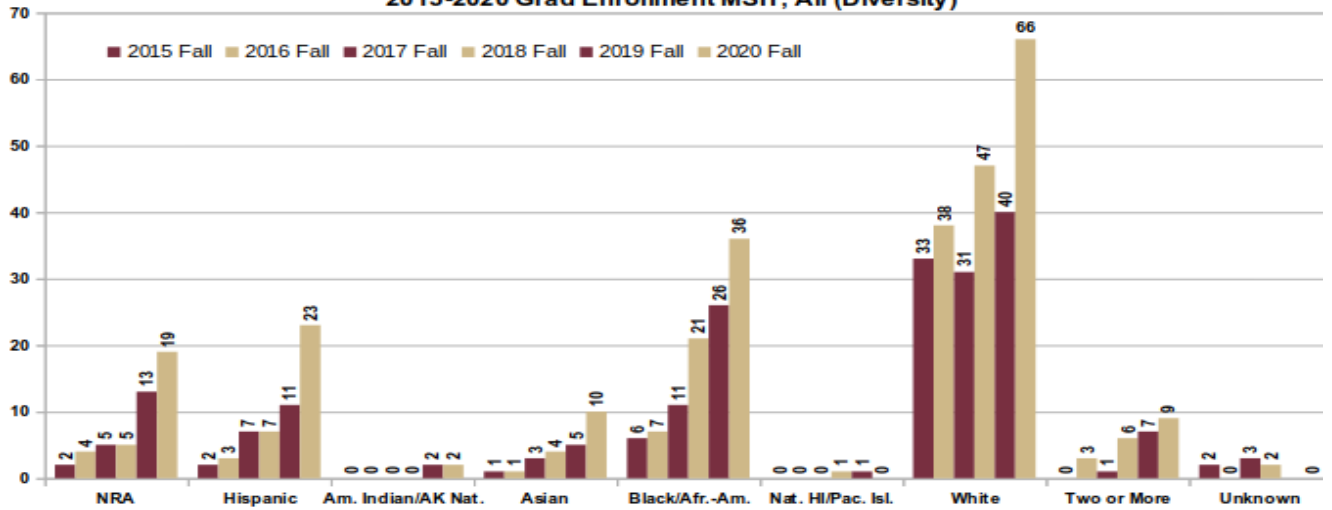

2015-2020 Fall Graduate Enrollment & Degrees Awarded Trends

Source: <https://ir.fsu.edu/enrollment.aspx>

2015-2020 Grad Enrollment (FT/PT, All)

2015-2020 Grad Enrollment by Level - Masters

2015-2020 Grad Enrollment by Level - Specialist & PhD

2015-2020 Grad Enrollment MSI, All (Diversity)

2015-2020 Grad Enrollment MSIT, All (Diversity)

2015-2020 Grad Enrollment Specialist, All (Diversity)

2015-2020 Grad Enrollment (by Gender, All)

2015-2020 Grad Enrollment (MSI by Gender)